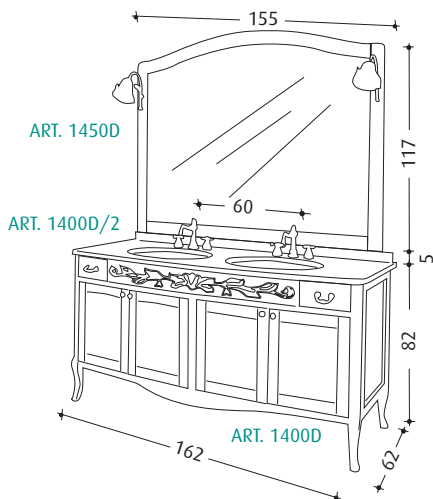

COMPOSIZIONE 3